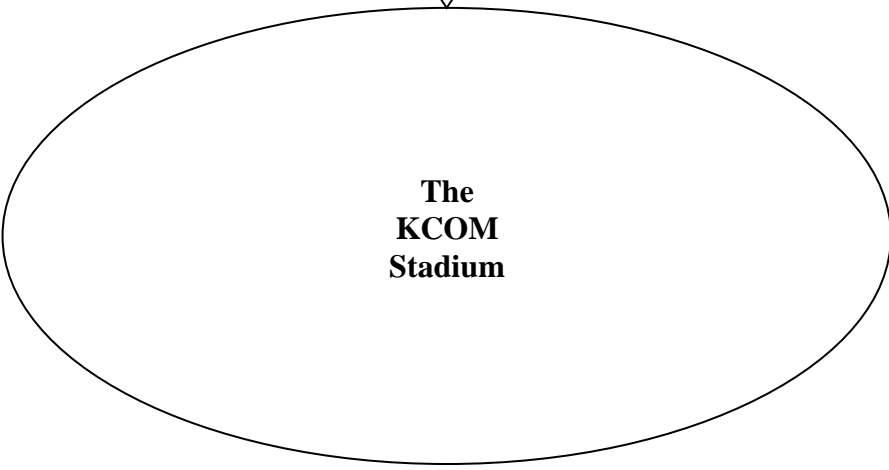

Direction's to the KCOM Stadium from Wednesday 4th October – Monday 16th October 2017

Due to Hull Fair, the Walton Street & West Park Entrances will be closed for vehicular traffic between the above dates. For delegates travelling from the City Centre, please follow Black arrows, for delegates travelling towards the City Centre on Anlaby Road, please follow dashed arrows, bringing you down Walliker Street, left down Carnegie Street and underneath Anlaby Road Flyover, into the South Stand Car Park and Perimeter Parking.

RAWLING WAY

City Centre

Hull Royal Infirmary

ARGYLE STREET

Delegates South Stand Car Park

Delegate Perimeter Parking

West Stand Main Entrance

The KCOM Stadium