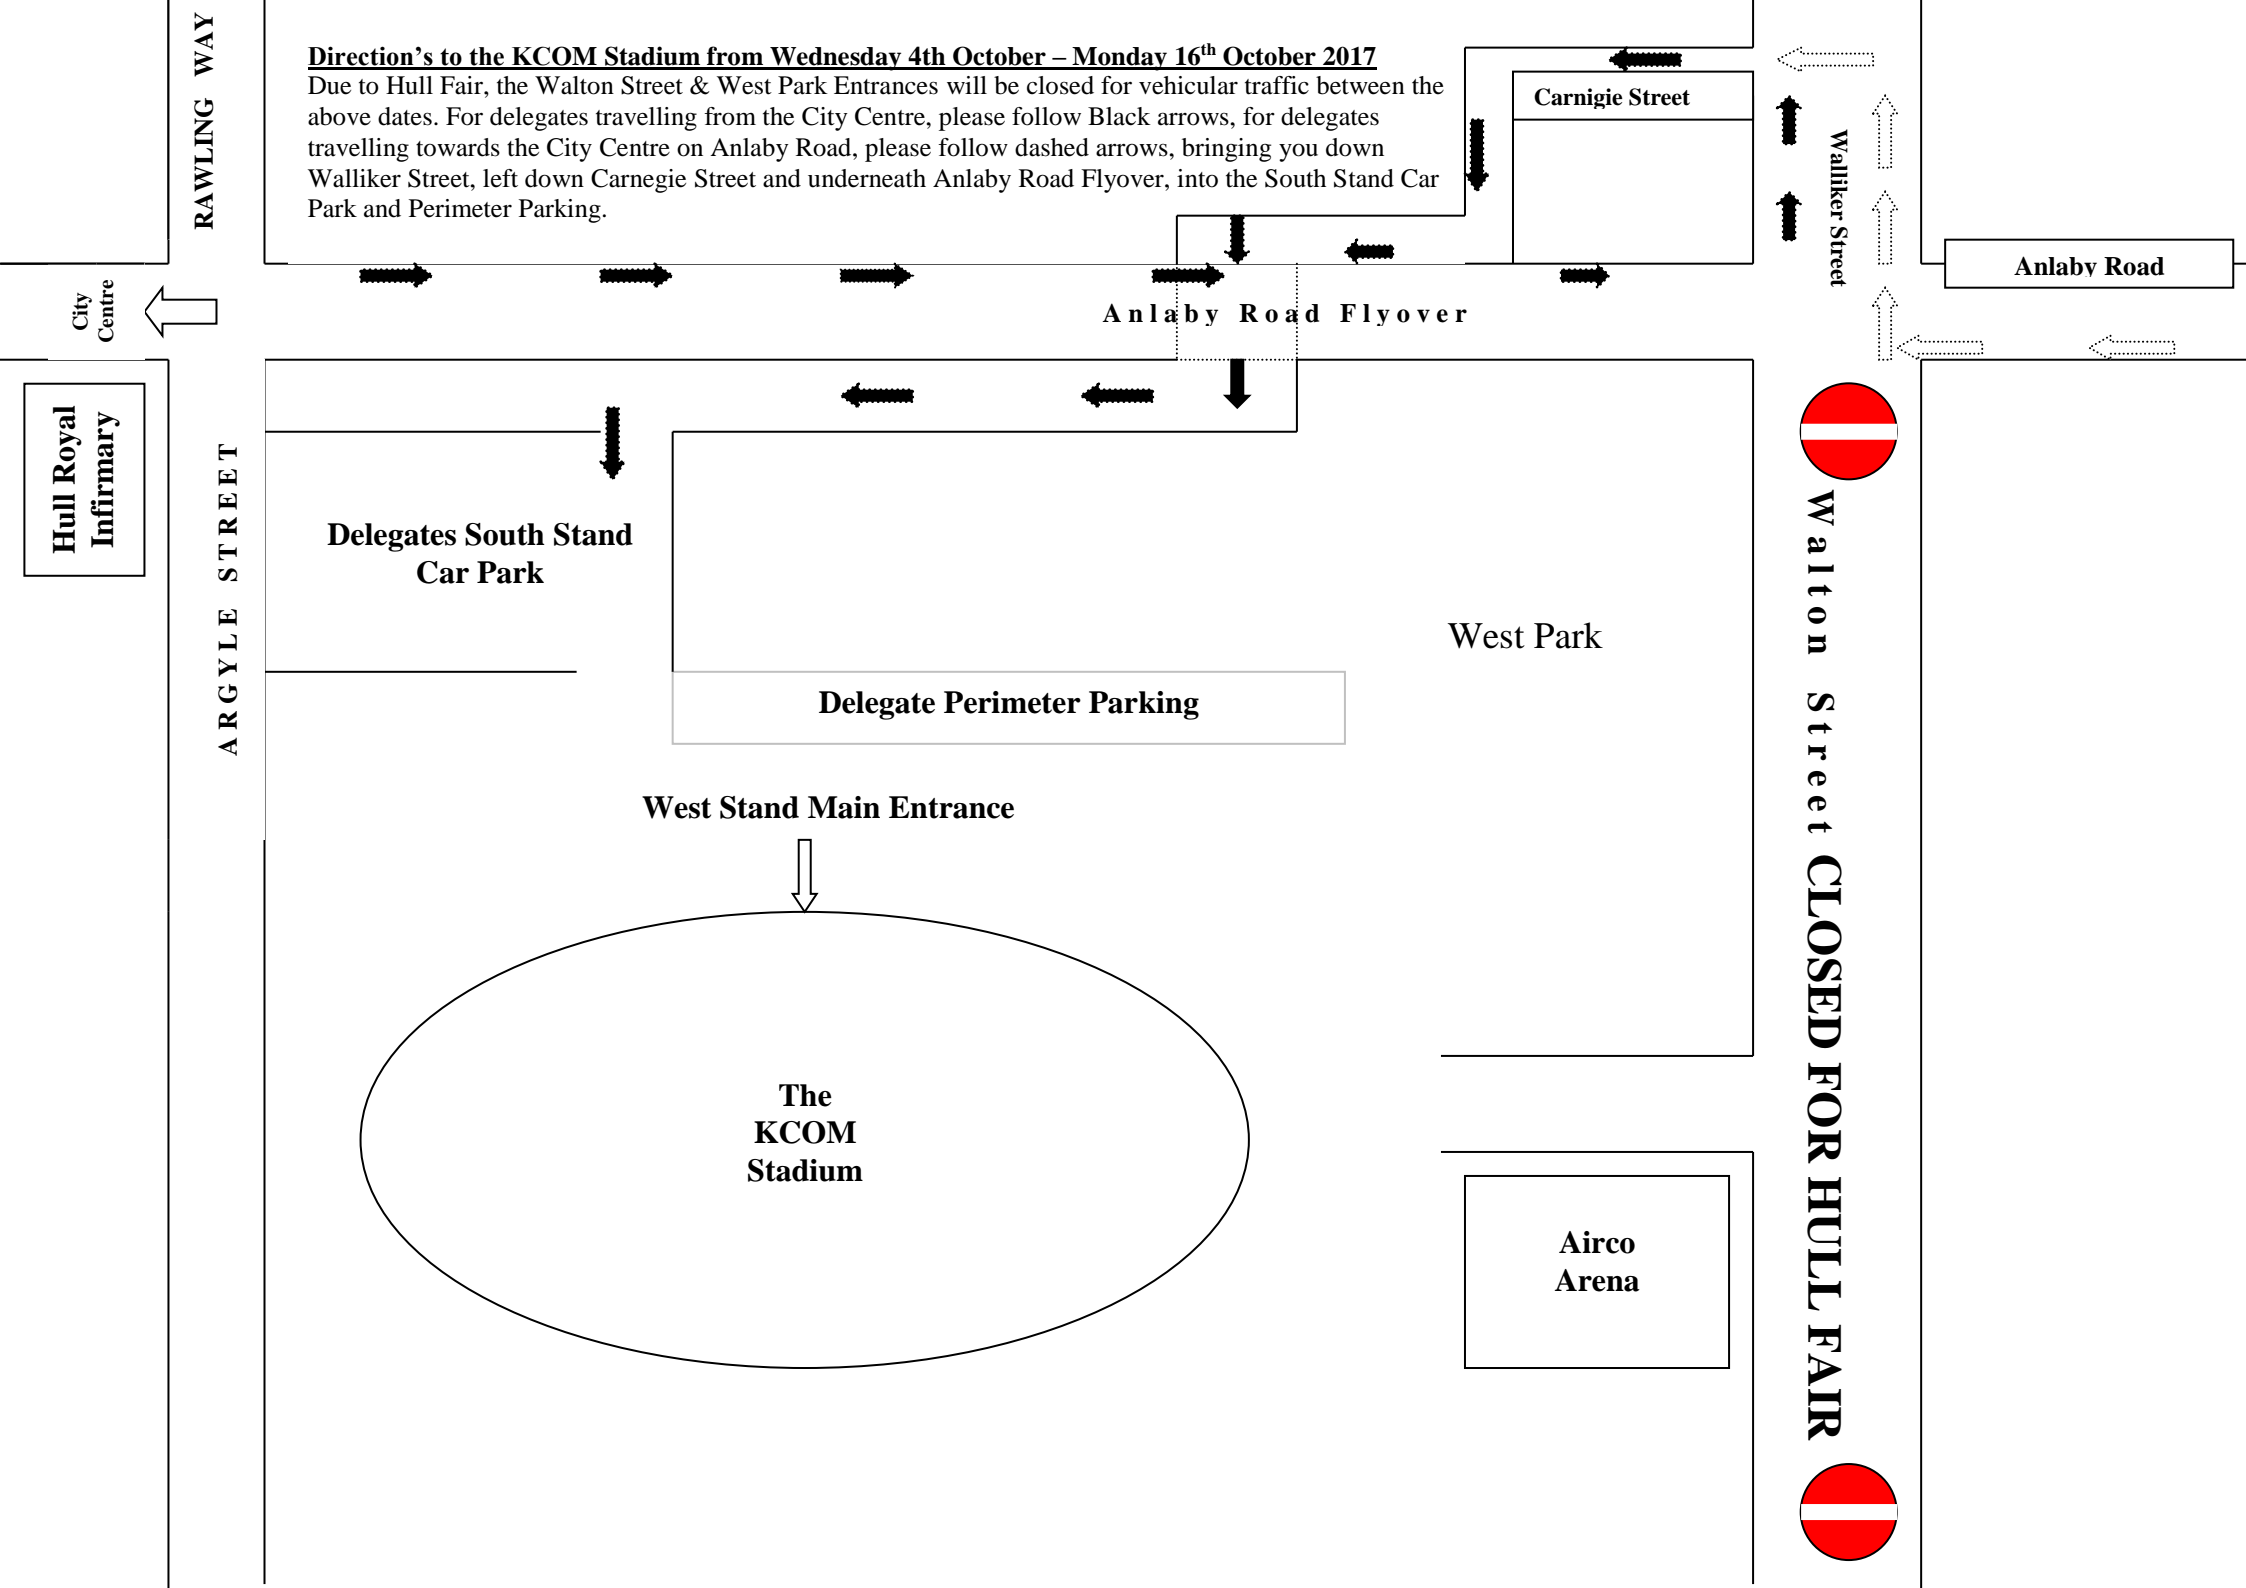

Direction's to the KCOM Stadium from Wednesday 4th October – Monday 16th October 2017

Due to Hull Fair, the Walton Street & West Park Entrances will be closed for vehicular traffic between the above dates. For delegates travelling from the City Centre, please follow Black arrows, for delegates travelling towards the City Centre on Anlaby Road, please follow dashed arrows, bringing you down Walliker Street, left down Carnegie Street and underneath Anlaby Road Flyover, into the South Stand Car Park and Perimeter Parking.

RAWLING WAY

City Centre

Hull Royal Infirmary

ARGYLE STREET

Delegates South Stand Car Park

Delegate Perimeter Parking

West Stand Main Entrance

The KCOM Stadium

West Park

Airco Arena

Anlaby Road Flyover

Carnegie Street

Anlaby Road

Walliker Street

Walton Street CLOSED FOR HULL FAIR